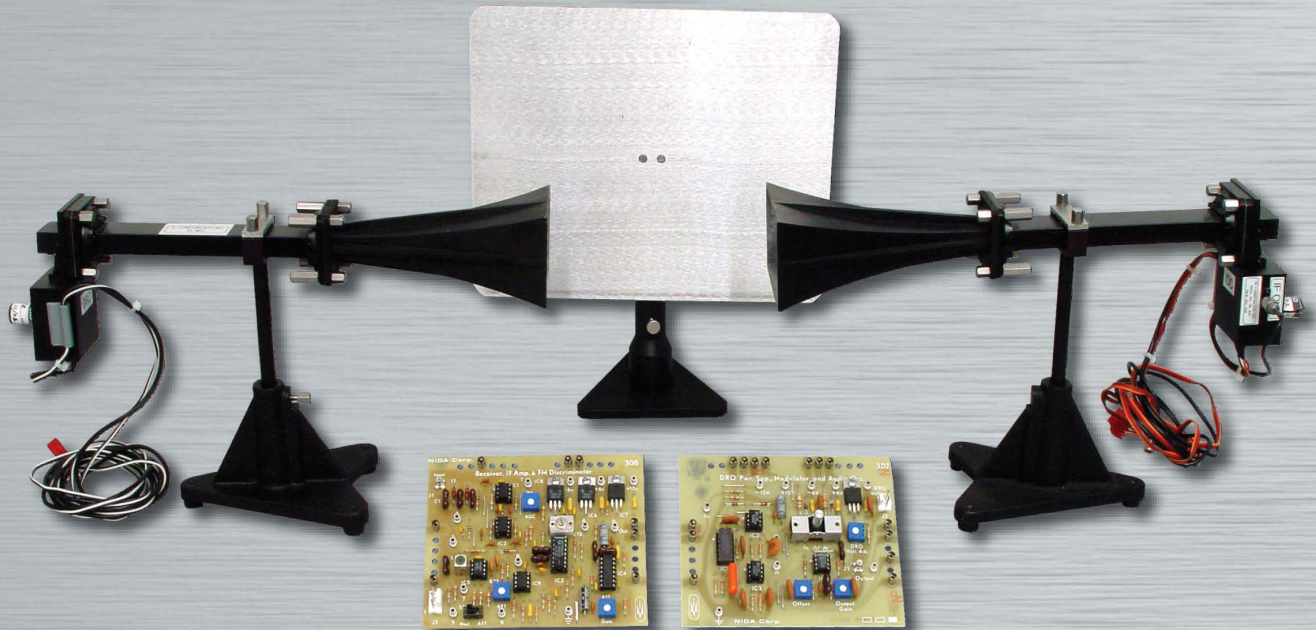

Microwave Training System

E & L-Nida

Model 3300 Series

Hardware Series

Reliable communications equipment is paramount to providing vital links between distant individuals, companies, and nations. Today's worldwide communications depend on a complex network of microwave systems maintained by telecommunications technicians. The E & L-Nida Model 3300 Series Microwave Training Systems are designed to teach technicians microwave system operation, maintenance, and troubleshooting. The Model 3300 Series includes basic microwave systems, microwave communications, microwave standing wave ratio measurement, and microwave reflections. Designed original for military training

applications, the Model 3300 Series utilises E & L-Nida CAI courseware to teach the many concepts and principles of microwave technology. It incorporates the Model 130E trainers to reinforce the theory through comprehensive experimentation, observation, and troubleshooting. The Model 3300 Series Microwave Training System is not a simulation; it is actual microwave equipment capable of transmitting and receiving signals in voice, data, or video across the room or across the campus. The Model 3300 Series Microwave Training System: reliable training for ensuring reliable communications.