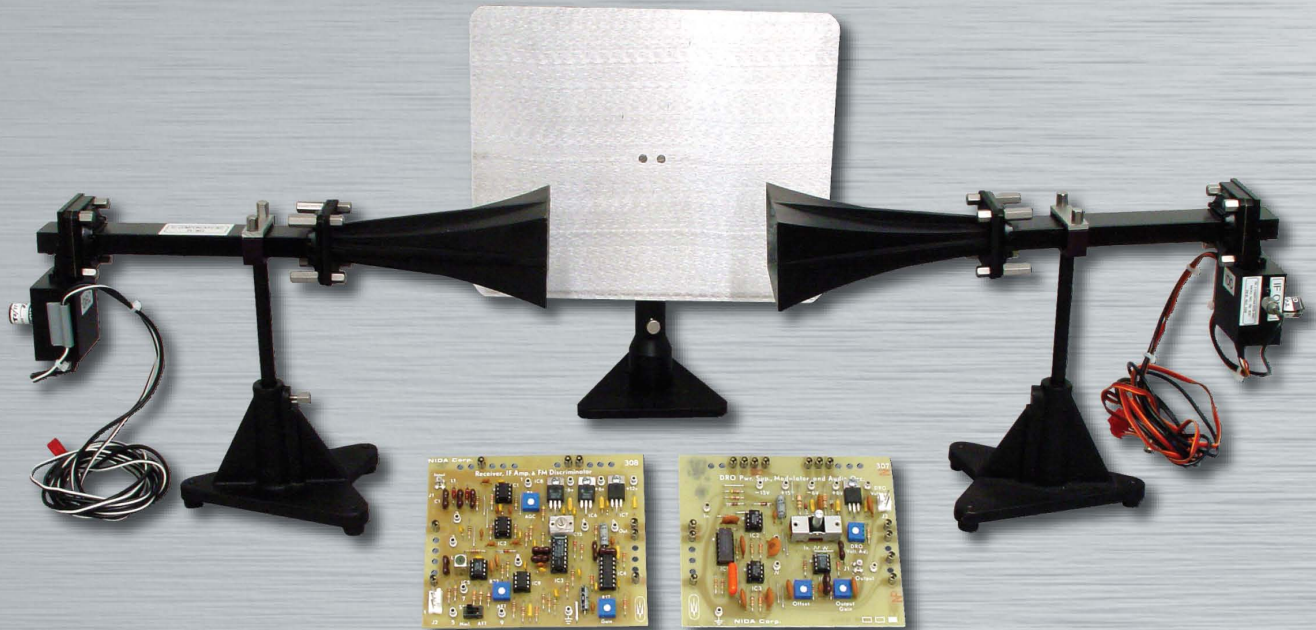

# Microwave Training System

E & L-Nida

## Model 3300 Series

Hardware Series

Reliable communications equipment is paramount to providing vital links between distant individuals, companies, and nations. Today's worldwide communications depend on a complex network of microwave systems maintained by telecommunications technicians. The E & L-Nida Model 3300 Series Microwave Training Systems are designed to teach technicians microwave system operation, maintenance, and troubleshooting. The Model 3300 Series includes basic microwave systems, microwave communications, microwave standing wave ratio measurement, and microwave reflections. Designed original for military training

applications, the Model 3300 Series utilises E & L-Nida CAI courseware to teach the many concepts and principles of microwave technology. It incorporates the Model 130E trainers to reinforce the theory through comprehensive experimentation, observation, and troubleshooting. The Model 3300 Series Microwave Training System is not a simulation; it is actual microwave equipment capable of transmitting and receiving signals in voice, data, or video across the room or across the campus. The Model 3300 Series Microwave Training System: reliable training for ensuring reliable communications.